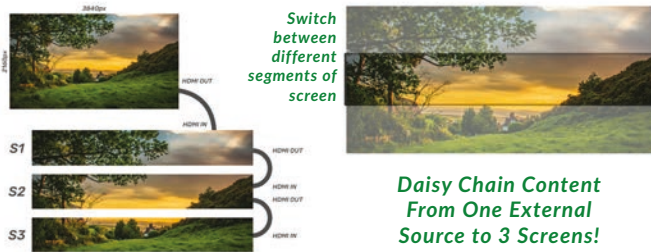

Tiled Displays

Once connected to an external source you can tile the picture across multiple wide stretched monitors to create eye catching displays.