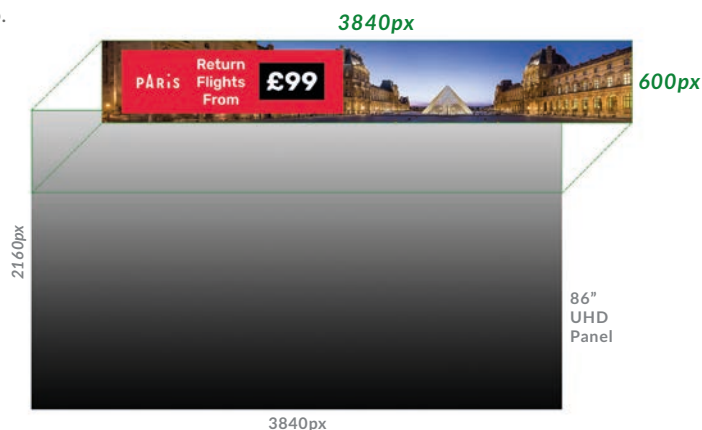

58:9 Ultra-Wide Stretched Bar Monitors

UK On-Site Warranty*
Repaired or replaced – minimal downtime

Colossal display with unique aspect ratio that is guaranteed to grab attention and is ideal for unconventional spaces.

Extended Wide Format

This unique display is a real showstopper thanks to its 58:9 aspect ratio and 76" diagonal display area. This stretched format is perfect for mounting in spaces where conventional 16:9 displays would not fit such pillars and narrow banner gaps. The flexibility of portrait or landscape mounting offers a versatile range of possible applications.

4K Resolution (3,840 x 600)

Unlike custom DV-LED stretched displays, this solution uses a 4K LCD panel to provide a clear image and fine details. This high resolution is essential to be able to read text at close proximity and also produces the crystal clear results when showing video.